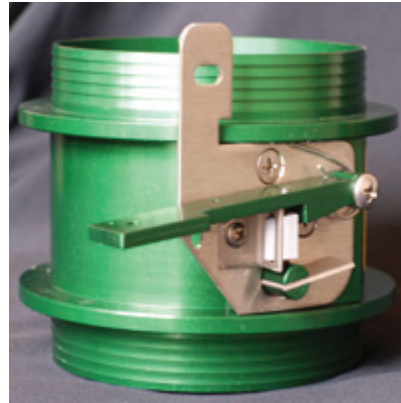

Sweetwater Industries

Address: Sweetwater Industries
5187 Bryan Road
Richmond, TX 77469

Contact: Charlie McKinnie

Kilaire Diesel Engine Emergency Shut Down Valves

Phone: 281-342-0720

Fax: 281-232-4002

Web: www.KilaireValve.com [CLICK TO GO](#)

Email: sweetwaterindu@peoplepc.com

**300 Series
Stainless Steel**

**Anodized
Aluminum**

Standard Products

- Stainless Steel (300 series).
- Anodized Aluminum.
- 3, 4, 5 & 6 inch sizes.
- 6ft pull cable.
- Solid brass bearings.
- Spring loaded.
- NO rubber o-rings.
- Maintenance FREE
- Immediate delivery.

Optional Products

- Electric operation (12 volt or 24 volt).
- Air operated.
- Fractional sizes with adapter. For example...2 3/4 inches.
- Immediate delivery.